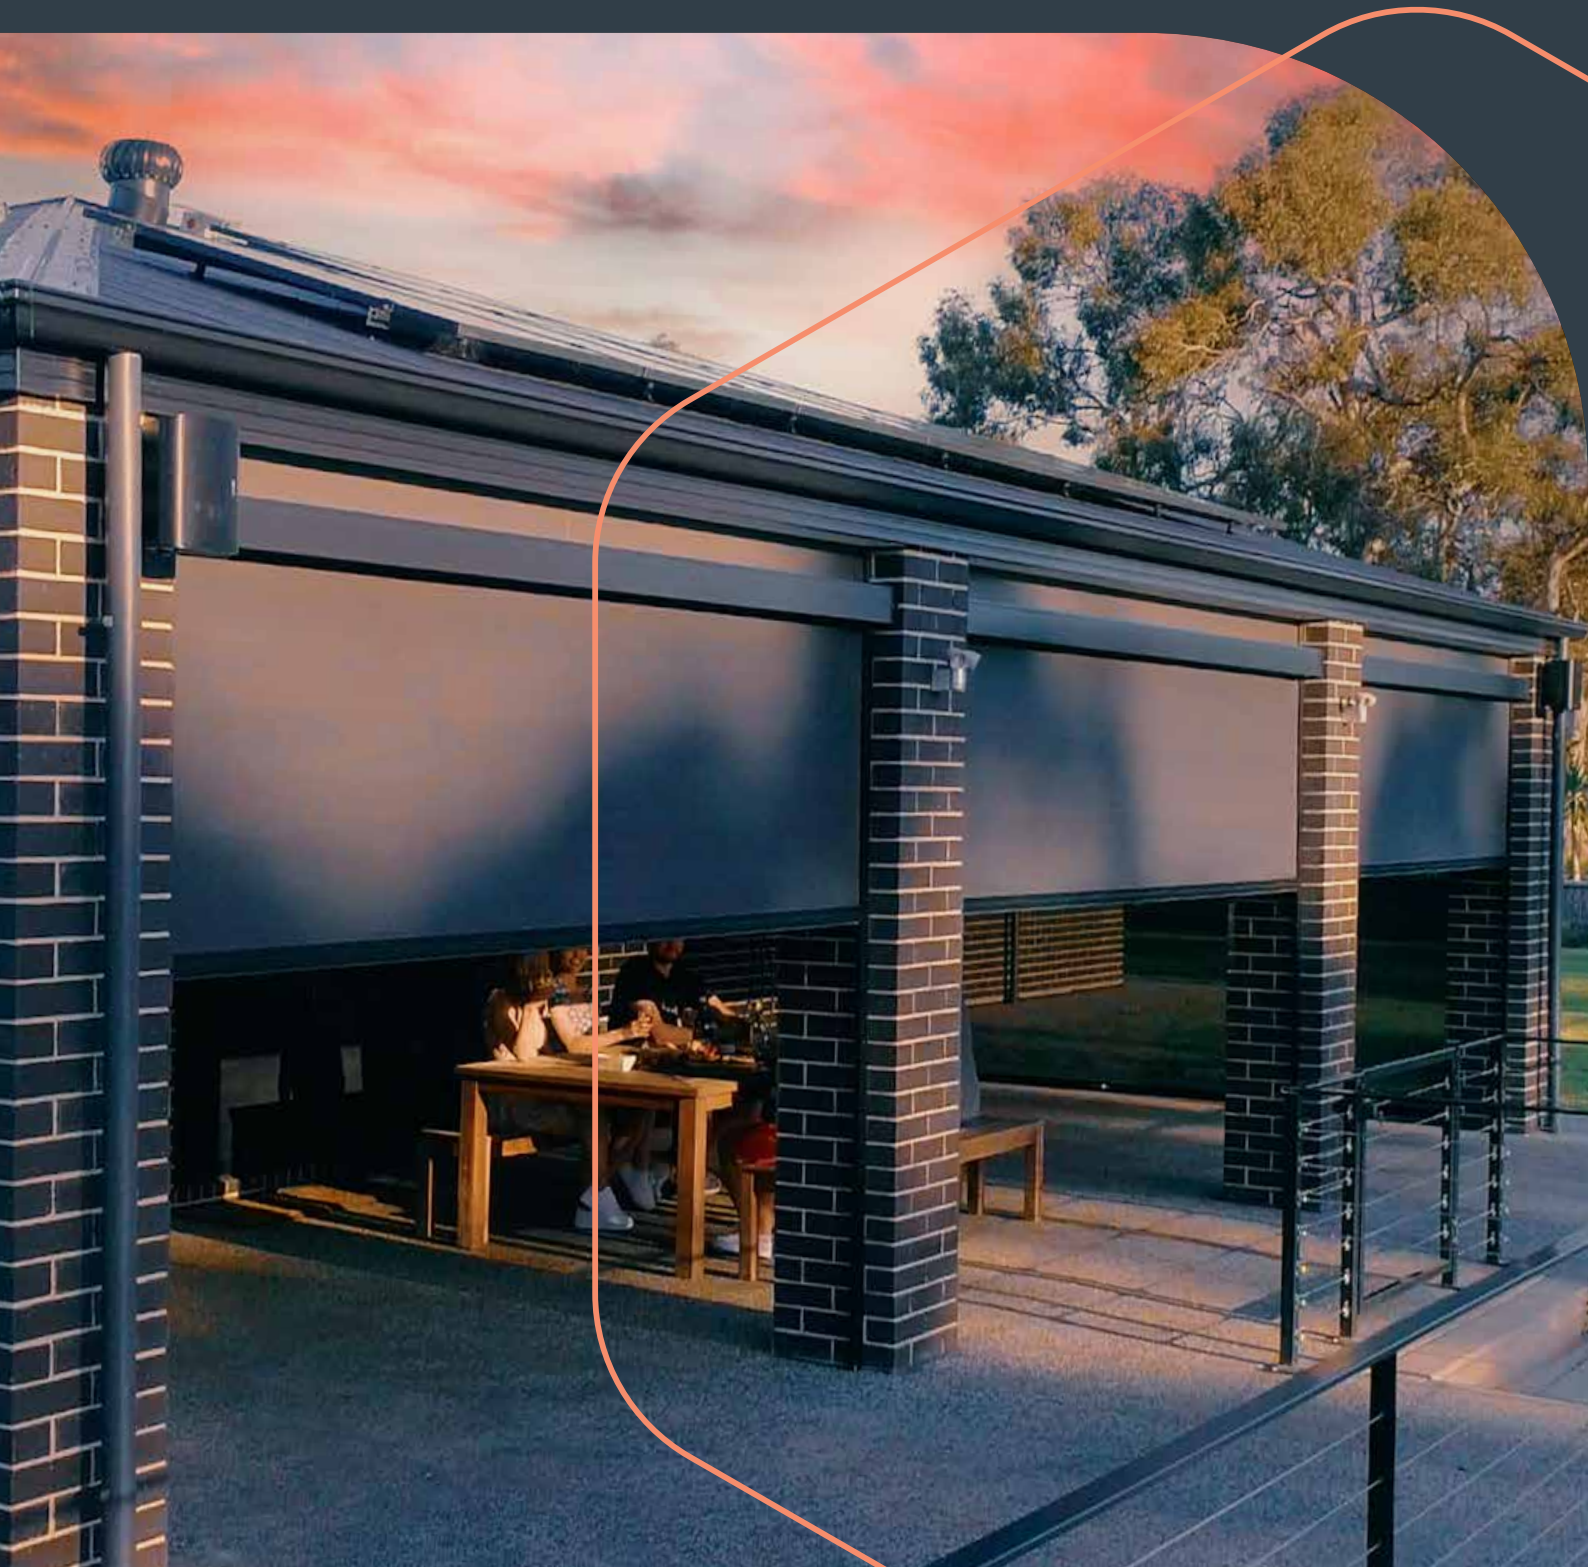

SKYLINE

PANORAMIC VIEWS, EFFORTLESS COMFORT

MESH FOR EXTERNAL BLINDS & AWNINGS

PHIFER SKYLINE

EXTERNAL BLINDS TO ENHANCE RESIDENTIAL & COMMERCIAL APPLICATIONS.

Skyline delivers exceptional durability, longevity and a range of modern colours and styles. The Skyline range is suitable for use with external blinds and awnings and is the perfect addition to enhance your residential or commercial environment. Skyline delivers a range of modern and stylish colours, excellent performance and offers protection without compromising the visual aspect. Skyline is ideal for Straight Drop and Zip Channel Awnings and Shade Runner Systems.

DURABLE & EASY TO MAINTAIN

Skyline is as durable as it is stylish and is designed to handle high traffic applications with ease. Skyline mesh is easy to maintain and only requires occasional cleaning using a mild detergent then rinsing with clean water.